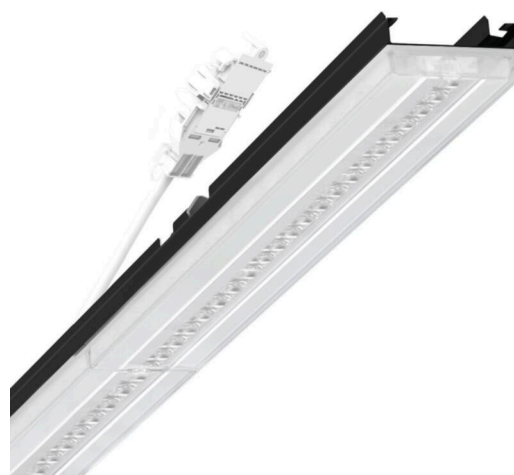

Variable device mount - Central.Line.Optic - direct, narrow distribution - visually continuous

Device mount made of a galvanised, profiled steel sheet; surface coated with polyester resin. Tool-free attachment with design-integrated pressure caps guarantee protection against theft and dismantling. Variable position on the mounting rail. Housing colour black RAL 9005; Direct, narrow-beam light distribution using the Central.Line.Optic HP made of PMMA plastic. The lens optics ensure absolute ease of assembly and are simple to maintain thanks to the easily cleaned surface. The compact 1-row arrangement of the lenses ensures that the dots merge into a line with a homogeneous appearance in the object. Electrical connection by means of a 1m connection cable for variable device mount positioning with a 3-pin, quick-fit plug connector in the light run with free phase pre-selection. They are exchangeable, permit modernisation and reliably prolong the service life of the overall system.

MECHANICS

Housing colour	black RAL 9005
Dimensions (LxWxDxH)	1531mm x 55mm x 37mm
Weight (net)	1.75kg
Type of installation	Mounting rail system installation, Light structure

Dimensions

L	1531 mm	Length
B	55 mm	Width
H	37 mm	Height

DEEP-LINK

<https://www.regiolux.de/en/article/19525004104>

Reference	LED 8000lm 830
ηLB	100 %
Φ ↓/↑	98 % / 2 %
UGR lat./long.	17.6 / 22.9