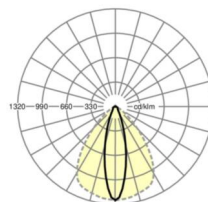

CHARACTERISTICS

Order number	19525004104
EAN number	4020863430642
Commodity code	94051190
Certification mark	IP 20, Protection class I, ENEC10 VDE, F, HACCP DIN10500/Food/IFS-application-related suitability/BRC, Indoor, CE
Impact resistance (IK rating)	IK03 (-20°C bis 30°C)
Ambient temperatur	ta -20°C to 30°C
Warranty period	5 years
State funding programs	BEG - Federal funding for efficient buildings (valid only for Germany)

ELECTRICAL ENGINEERING

Controller	Electronic driver (1 pcs.)
System output	49W
Mains voltage	230V/50Hz
Energy efficiency class/light source	C

LIGHTING TECHNOLOGY

Placement	LED, Colour rendering/Light colour CRI ≥ 80 / 3000K
Colour tolerance (MacAdam)	3SDCM
Nominal luminous flux	8024lm
LED service life	50000h L80/B10 (Tq 30°C), 70000h L80/B50 (Tq 30°C)
Luminaire luminous efficiency	163lm/W
Beam angle	25° (C0) / 100° (C90)
UGR lat./long.	17.6 / 22.9

MECHANICS

Housing colour	black RAL 9005
Dimensions (LxWxDxH)	1531mm x 55mm x 37mm
Weight (net)	1.75kg
Type of installation	Mounting rail system installation, Light structure

Dimensions

L	1531 mm	Length
B	55 mm	Width
H	37 mm	Height

DEEP-LINK

<https://www.regiolux.de/en/article/19525004104>

Reference	LED 8000lm 830
ηLB	100 %
Φ ↓/↑	98 % / 2 %
UGR lat./long.	17.6 / 22.9